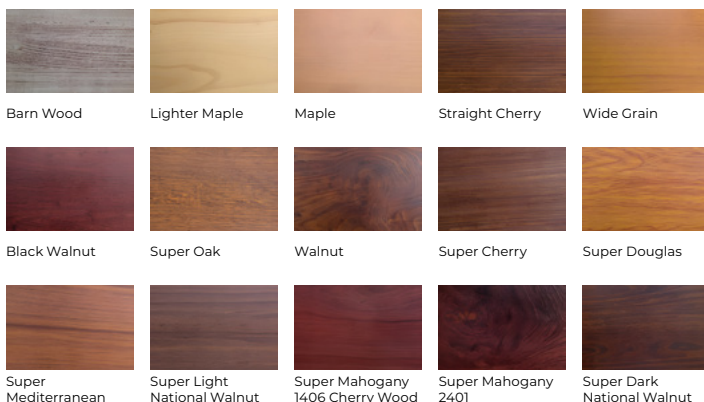

FINISH OPTIONS

Wood

Panda offers many different species for our wood-clad and solid wood systems. Available options are: Stain Grade Pine, Paint Grade Poplar, African Mahogany, Clear Pine, Douglas Fir, Vertical Grain Douglas Fir, Maple, Birch, Cherry, Oak, Alder, Knotty Alder, Teak, and Walnut.

For options not listed or custom wood detailing requests, our team is ready to help meet your design goals.

Due to technical reasons, colors will appear different compared to a sample of the same color in real life. Actual product may vary from samples within specified ranges.