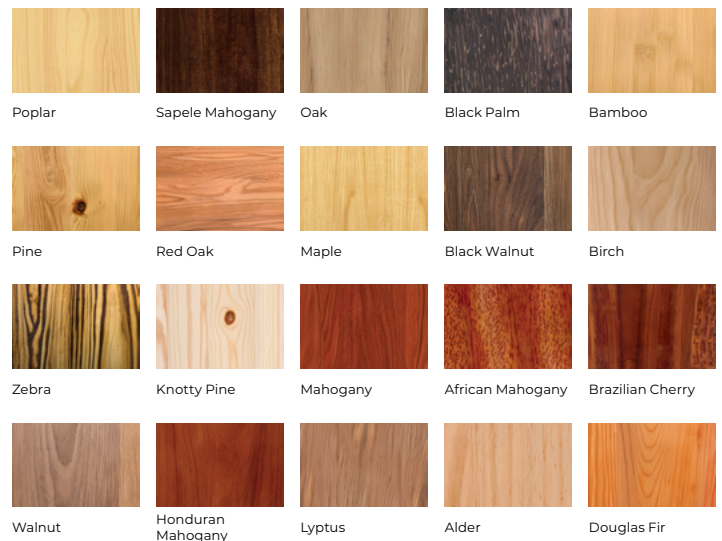

Powder Coat Finishes

Choose from numerous finish options to make your window or door system your very own. If you would like to create or match custom colors beyond the standard options, our team is ready to assist you.

Twenty-five powder coat finish options are available as standard AAMA 2604. Also available are metallic/bonded powder coat, anodized, Kynar, and Duranar finishes.

A two-tone color scheme is available for all thermally-broken systems. Rest assured, our team is here to help you choose the right finish for the environment in which your system will be installed.