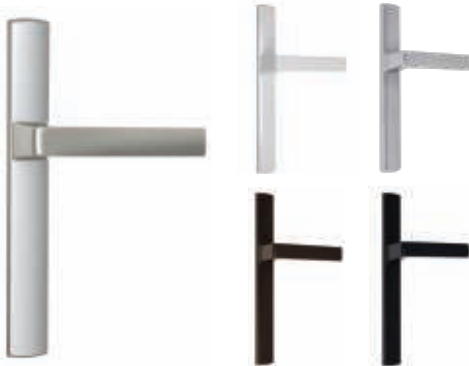

Panda 150

Our standard throw handle. The finish is powder coated to match the system.

Panda 200

This pull handle (also known as a D-Ring) is used on every Folding Door system to pull door panels together to operate the throw handle when closing the system. Finish is powder coated to match the system.

Panda 300

An alternative throw handle designed specifically for Ultra folding doors. Finish is powder coated to match the system.

Panda-V

An alternative throw handle design for wood systems. Finish is powder coated to match the system.

Panda-V (Lock)

An alternate throw handle designed for wood systems. Finish is powder coated to match the system.

Acacia

Swing door handle used on systems that incorporate daily-use doors. Choose from Satin Chrome, White, Brushed Chrome, Bronze, and Black.

Aria

Swing door handle used on systems that incorporate daily-use doors. Choose from Satin Chrome, White, Brushed Chrome, Bronze, and Black.

Summit

An alternate swing door handle used on systems that incorporate daily-use doors. Choose from Satin Chrome, White, Silver, Brushed Chrome, Brass, Bronze, and Black.