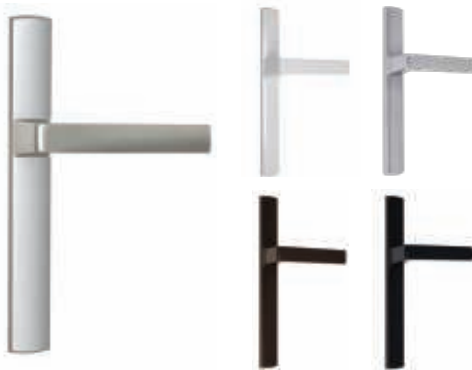

Panda 150

Our standard throw handle. The finish is powder coated to match the system.

Panda-V

An alternative throw handle design for wood systems. Finish is powder coated to match the system.

Panda-V (Lock)

An alternate throw handle designed for wood systems. Finish is powder coated to match the system.

Pull Handles

Summit Contempo S-Style Tubular

Contura Crescent Classic

An alternate operable door handle used on systems that incorporate operable doors. The finish is powder coated to match the system.

Acacia

Swing door handle used on systems that incorporate daily-use doors. Choose from Satin Chrome, White, Brushed Chrome, Bronze, and Black.

Aria

Swing door handle used on systems that incorporate daily-use doors. Choose from Satin Chrome, White, Brushed Chrome, Bronze, and Black.